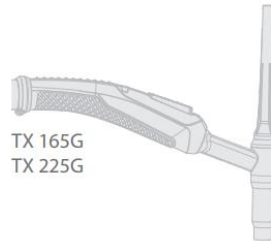

Load capacity
@ 40% (Argon)

Kemppi value level:
5

Cooling type:
Gas or Water

Tech features:
S = S neck
F = Flexible neck
N = No switch

TX

16 = 160 A

5

G

FN

TX165GFN8

Torch bodies

- 8 types of torch bodies
- New flexible models

Technical specification

- Each torch type features 3 lengths (4m, 8m, 16m)
- Gas-current connector R1/4
- 7 pin Amphenol connector

IEC 60974-7	135GF	165GF	165GS	165G	225G	225GS	305WF	255WS	355W
DC 40% ED	130 A	160 A	160 A	160 A	220 A	220 A	300A	250A	350A
DC 100% ED	-	-	-	-	-	-	200A	200A	250 A
AC 40% ED	100 A	100 A	110 A	120 A	160 A	120 A	250 A	250 A	300 A
AC 100% ED							140 A	140 A	200 A

External package dimensions, mm (L x W x H): 590 x 390 x 130 / 80.

FLEXLITE TX remotes (optional)		
Product	Ordering code	
	For water-cooled torch:	For gas-cooled torch:
FLEXLITE TXR10 remote, roller switch	TXR10W	TXR10G
FLEXLITE TXR20 remote, rocker switch	TXR20W	TXR20G